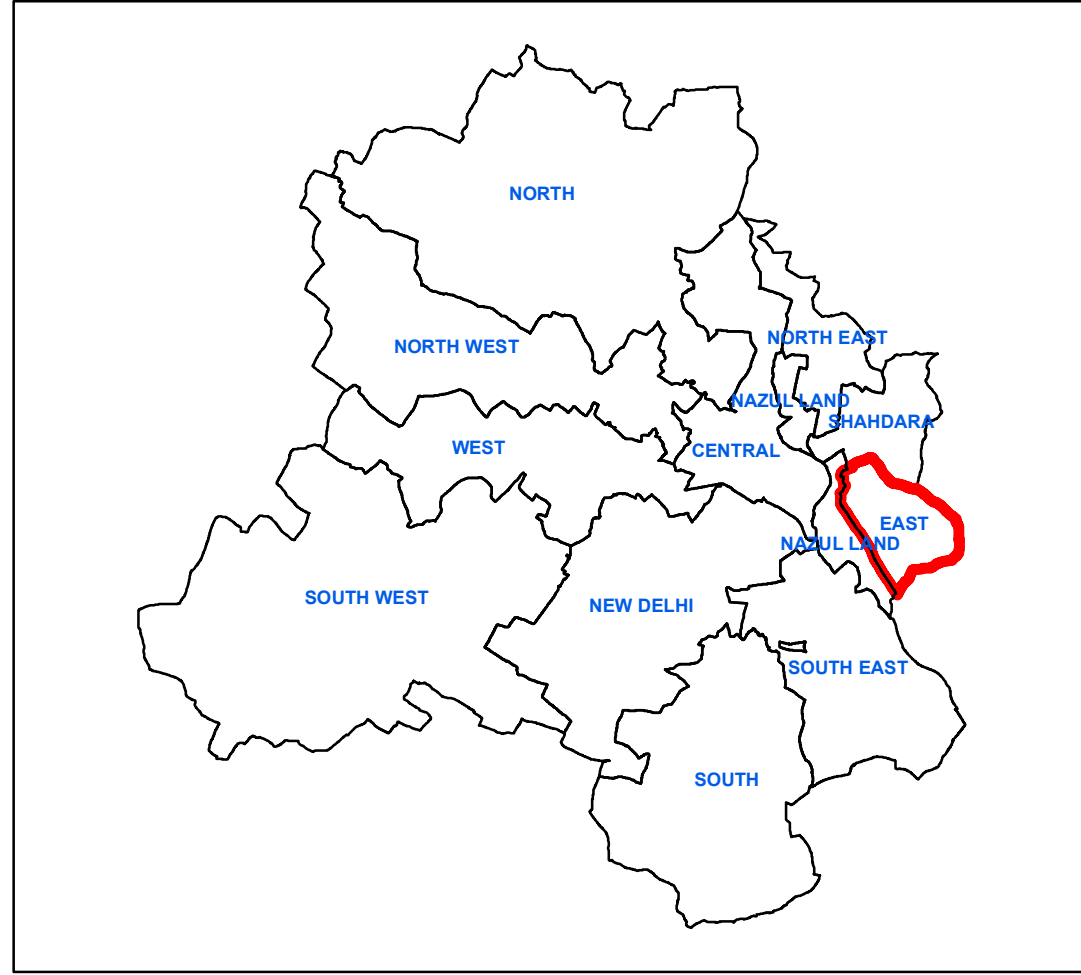

District : East

प्रतिबंधित
केवल विभागीय प्रयोग हेतु
निर्वाह के लिए नहीं

RESTRICTED
FOR DEPARTMENTAL USE ONLY
NOT FOR EXPORT

INDEX MAP OF DISTRICTS

CENTRAL

SHAHDARA

NEW DELHI

NAZUL LAND

EAST

SOUTH EAST

LEGEND

DOE DOE AIDED

- Science ● ■
- Commerce ● ■
- Arts ● ■
- Vocational ● ■

- Locality Boundary - - - - -
- District Boundary - - - - -

1:11,300

For further details about this map, please contact

Managing Director

Geospatial Delhi Limited

(A Govt. of NCT of Delhi Company)

Website : www.gddl.org.in

© GOVERNMENT OF INDIA COPYRIGHT, 2012