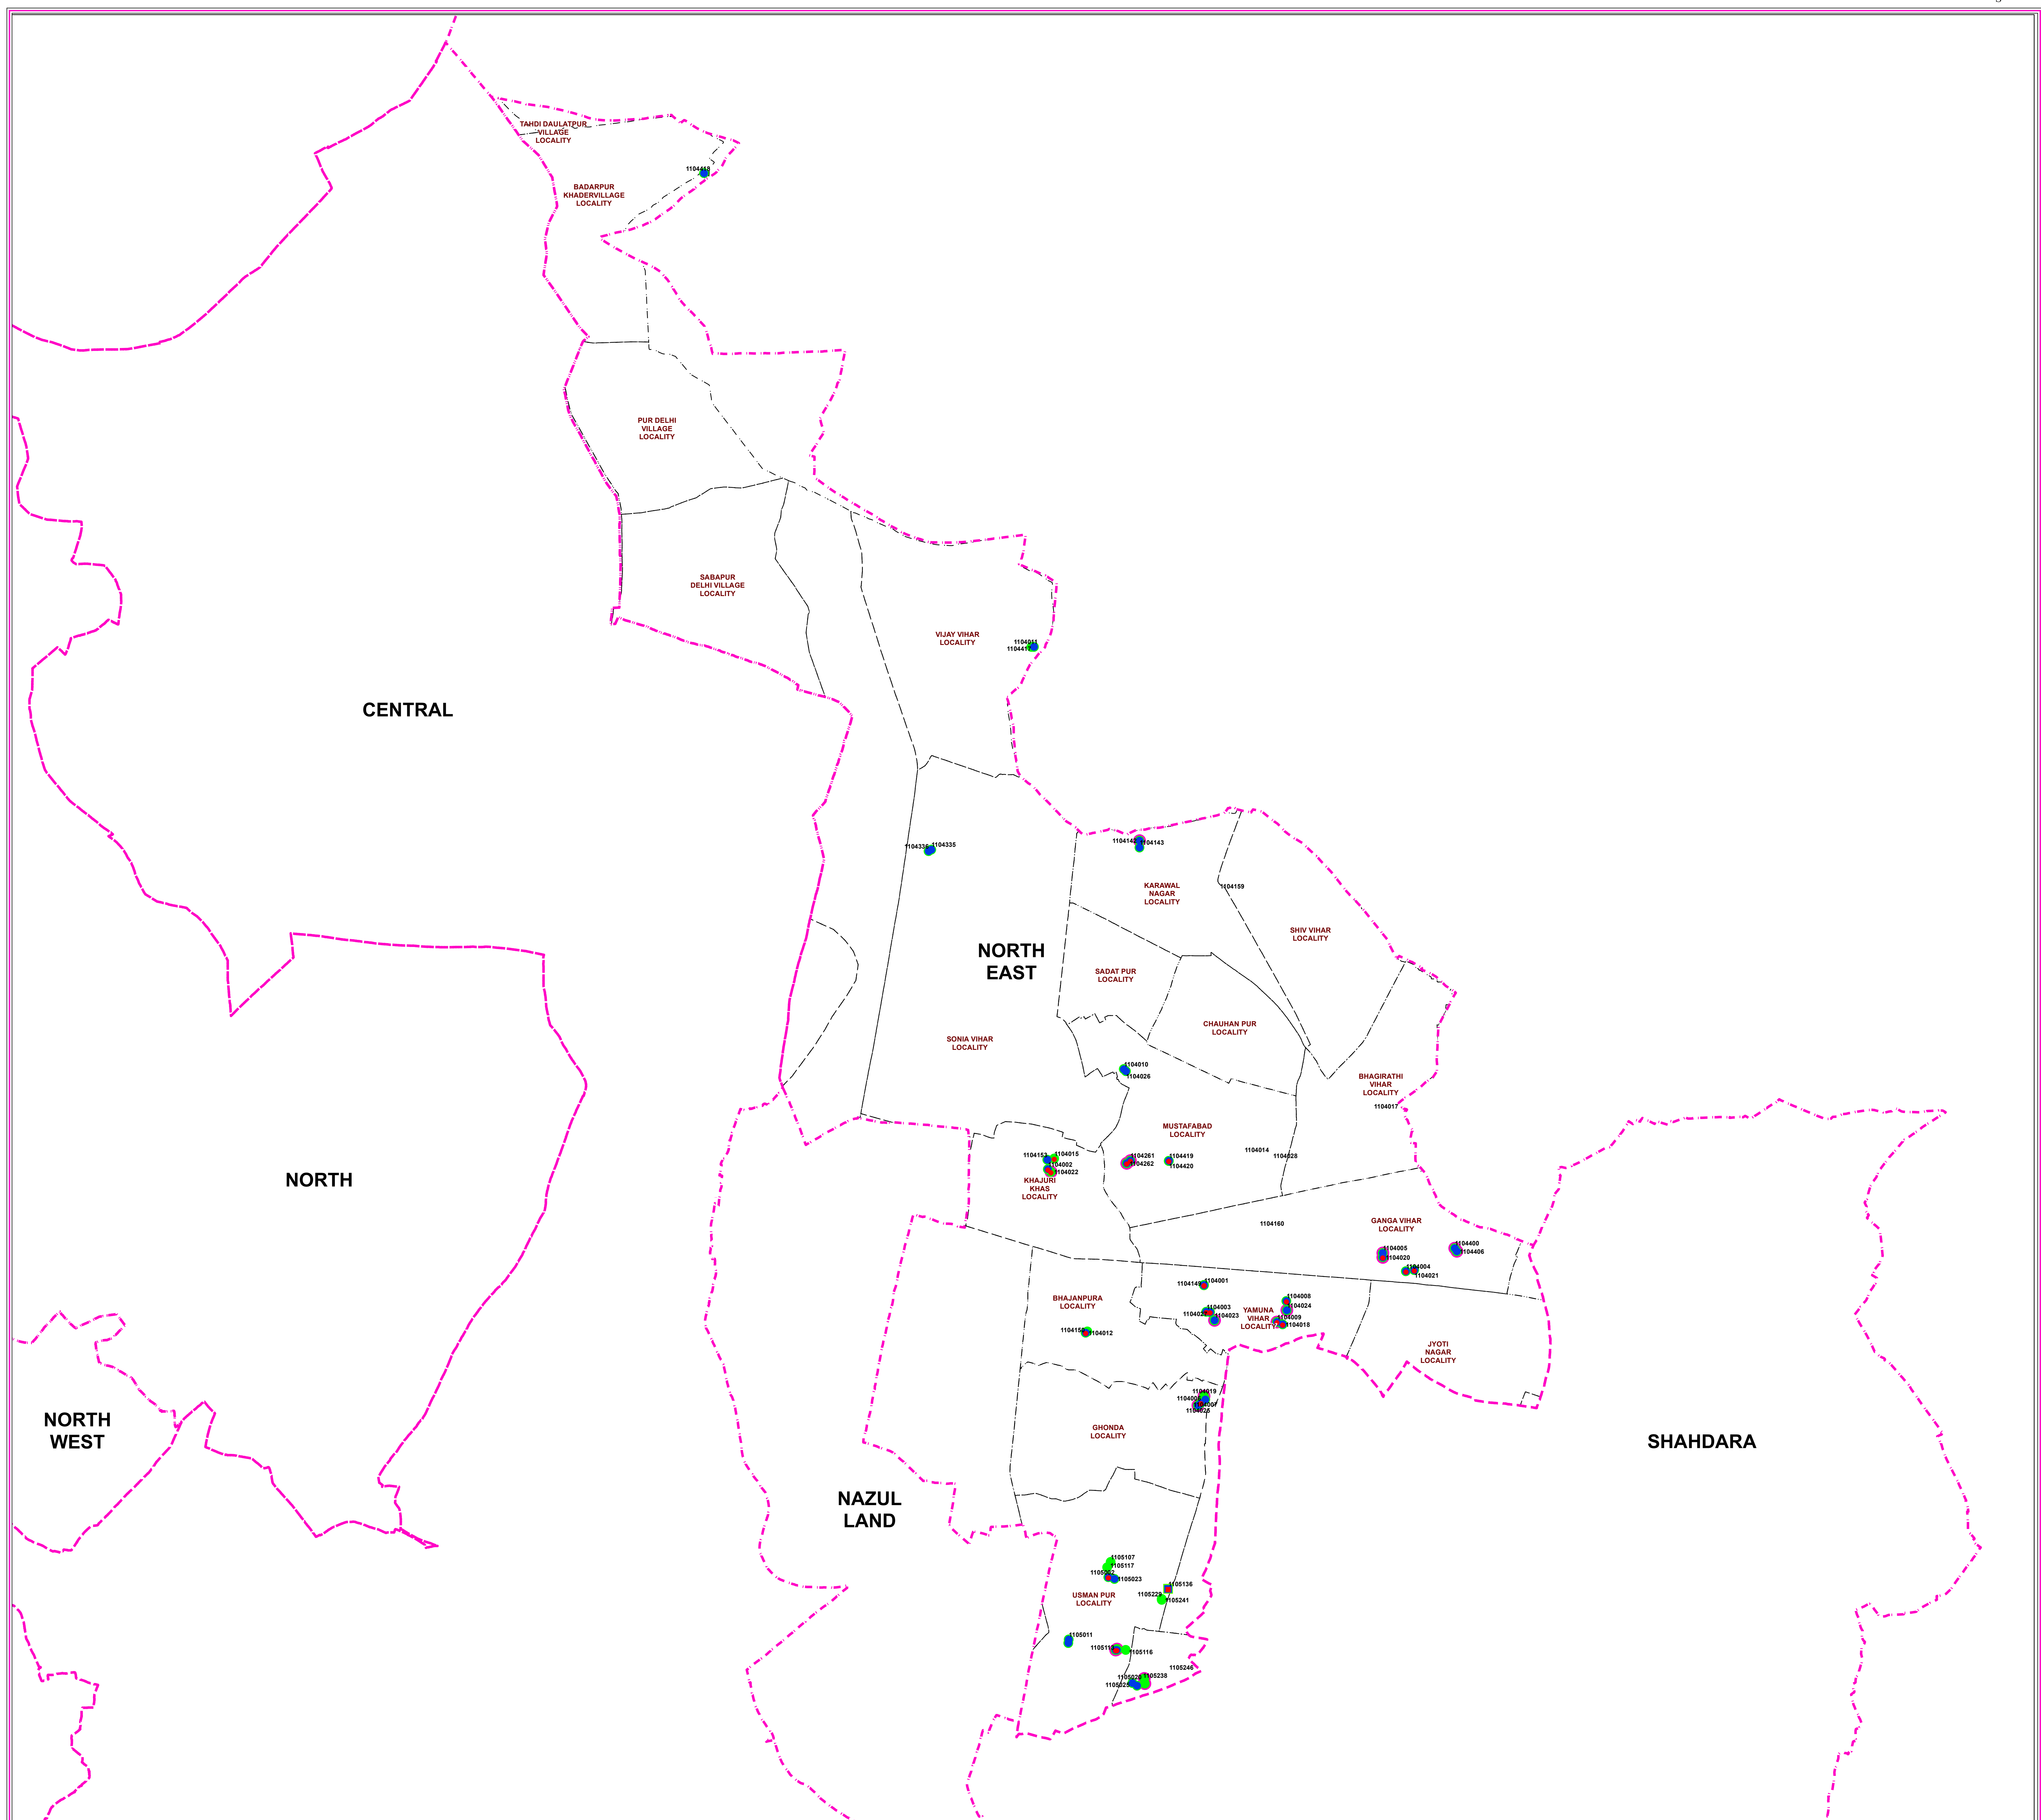

Disclaimer :- Responsibility of Update and validation of the Data/Information displayed in map lies upon the concerned department.