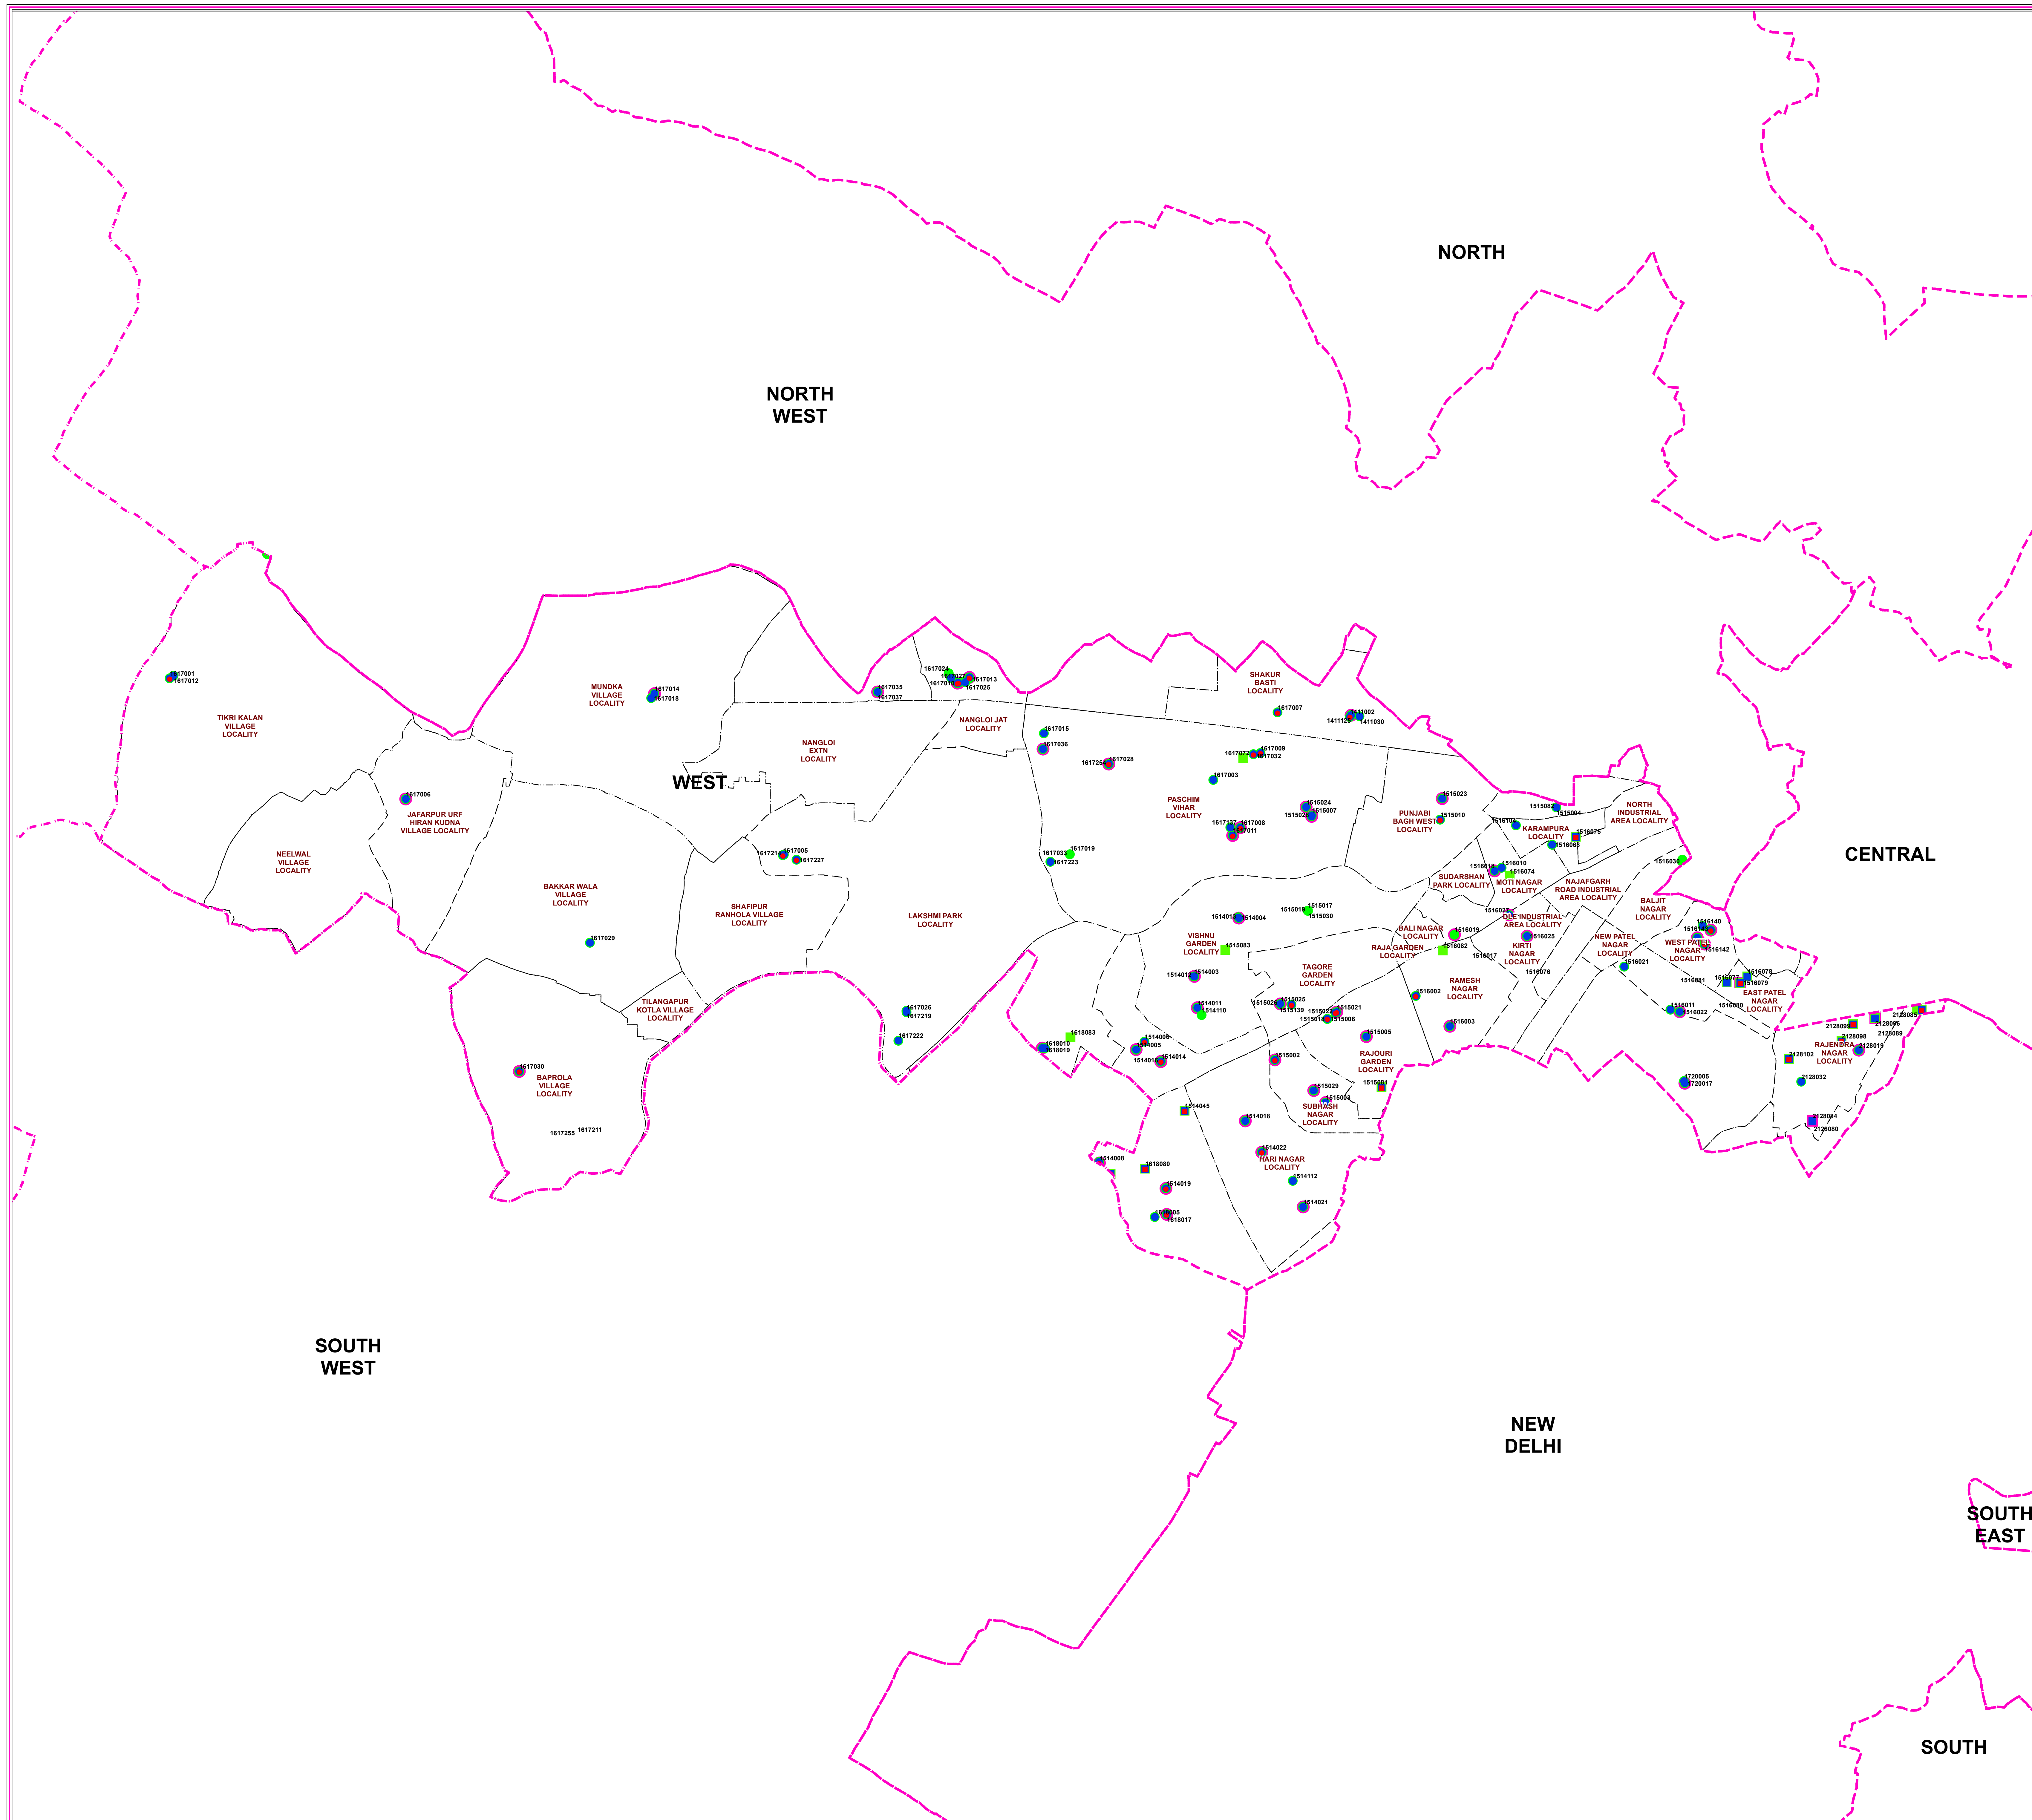

District : West

प्रतिबंधित
केवल विभागीय प्रयोग हेतु
निर्वाह के लिए नहीं

RESTRICTED
FOR DEPARTMENTAL USE ONLY
NOT FOR EXPORT

LEGEND

DOE DOE AIDED

- Science ● ■
- Commerce ● ■
- Arts ● ■
- Vocational ● ■

- Locality Boundary - - - - -
- District Boundary - - - - -

1:29,202

For further details about this map, please contact

Managing Director

Geospatial Delhi Limited

(A Govt. of NCT of Delhi Company)

Website : www.gddl.org.in

© GOVERNMENT OF INDIA COPYRIGHT, 2012