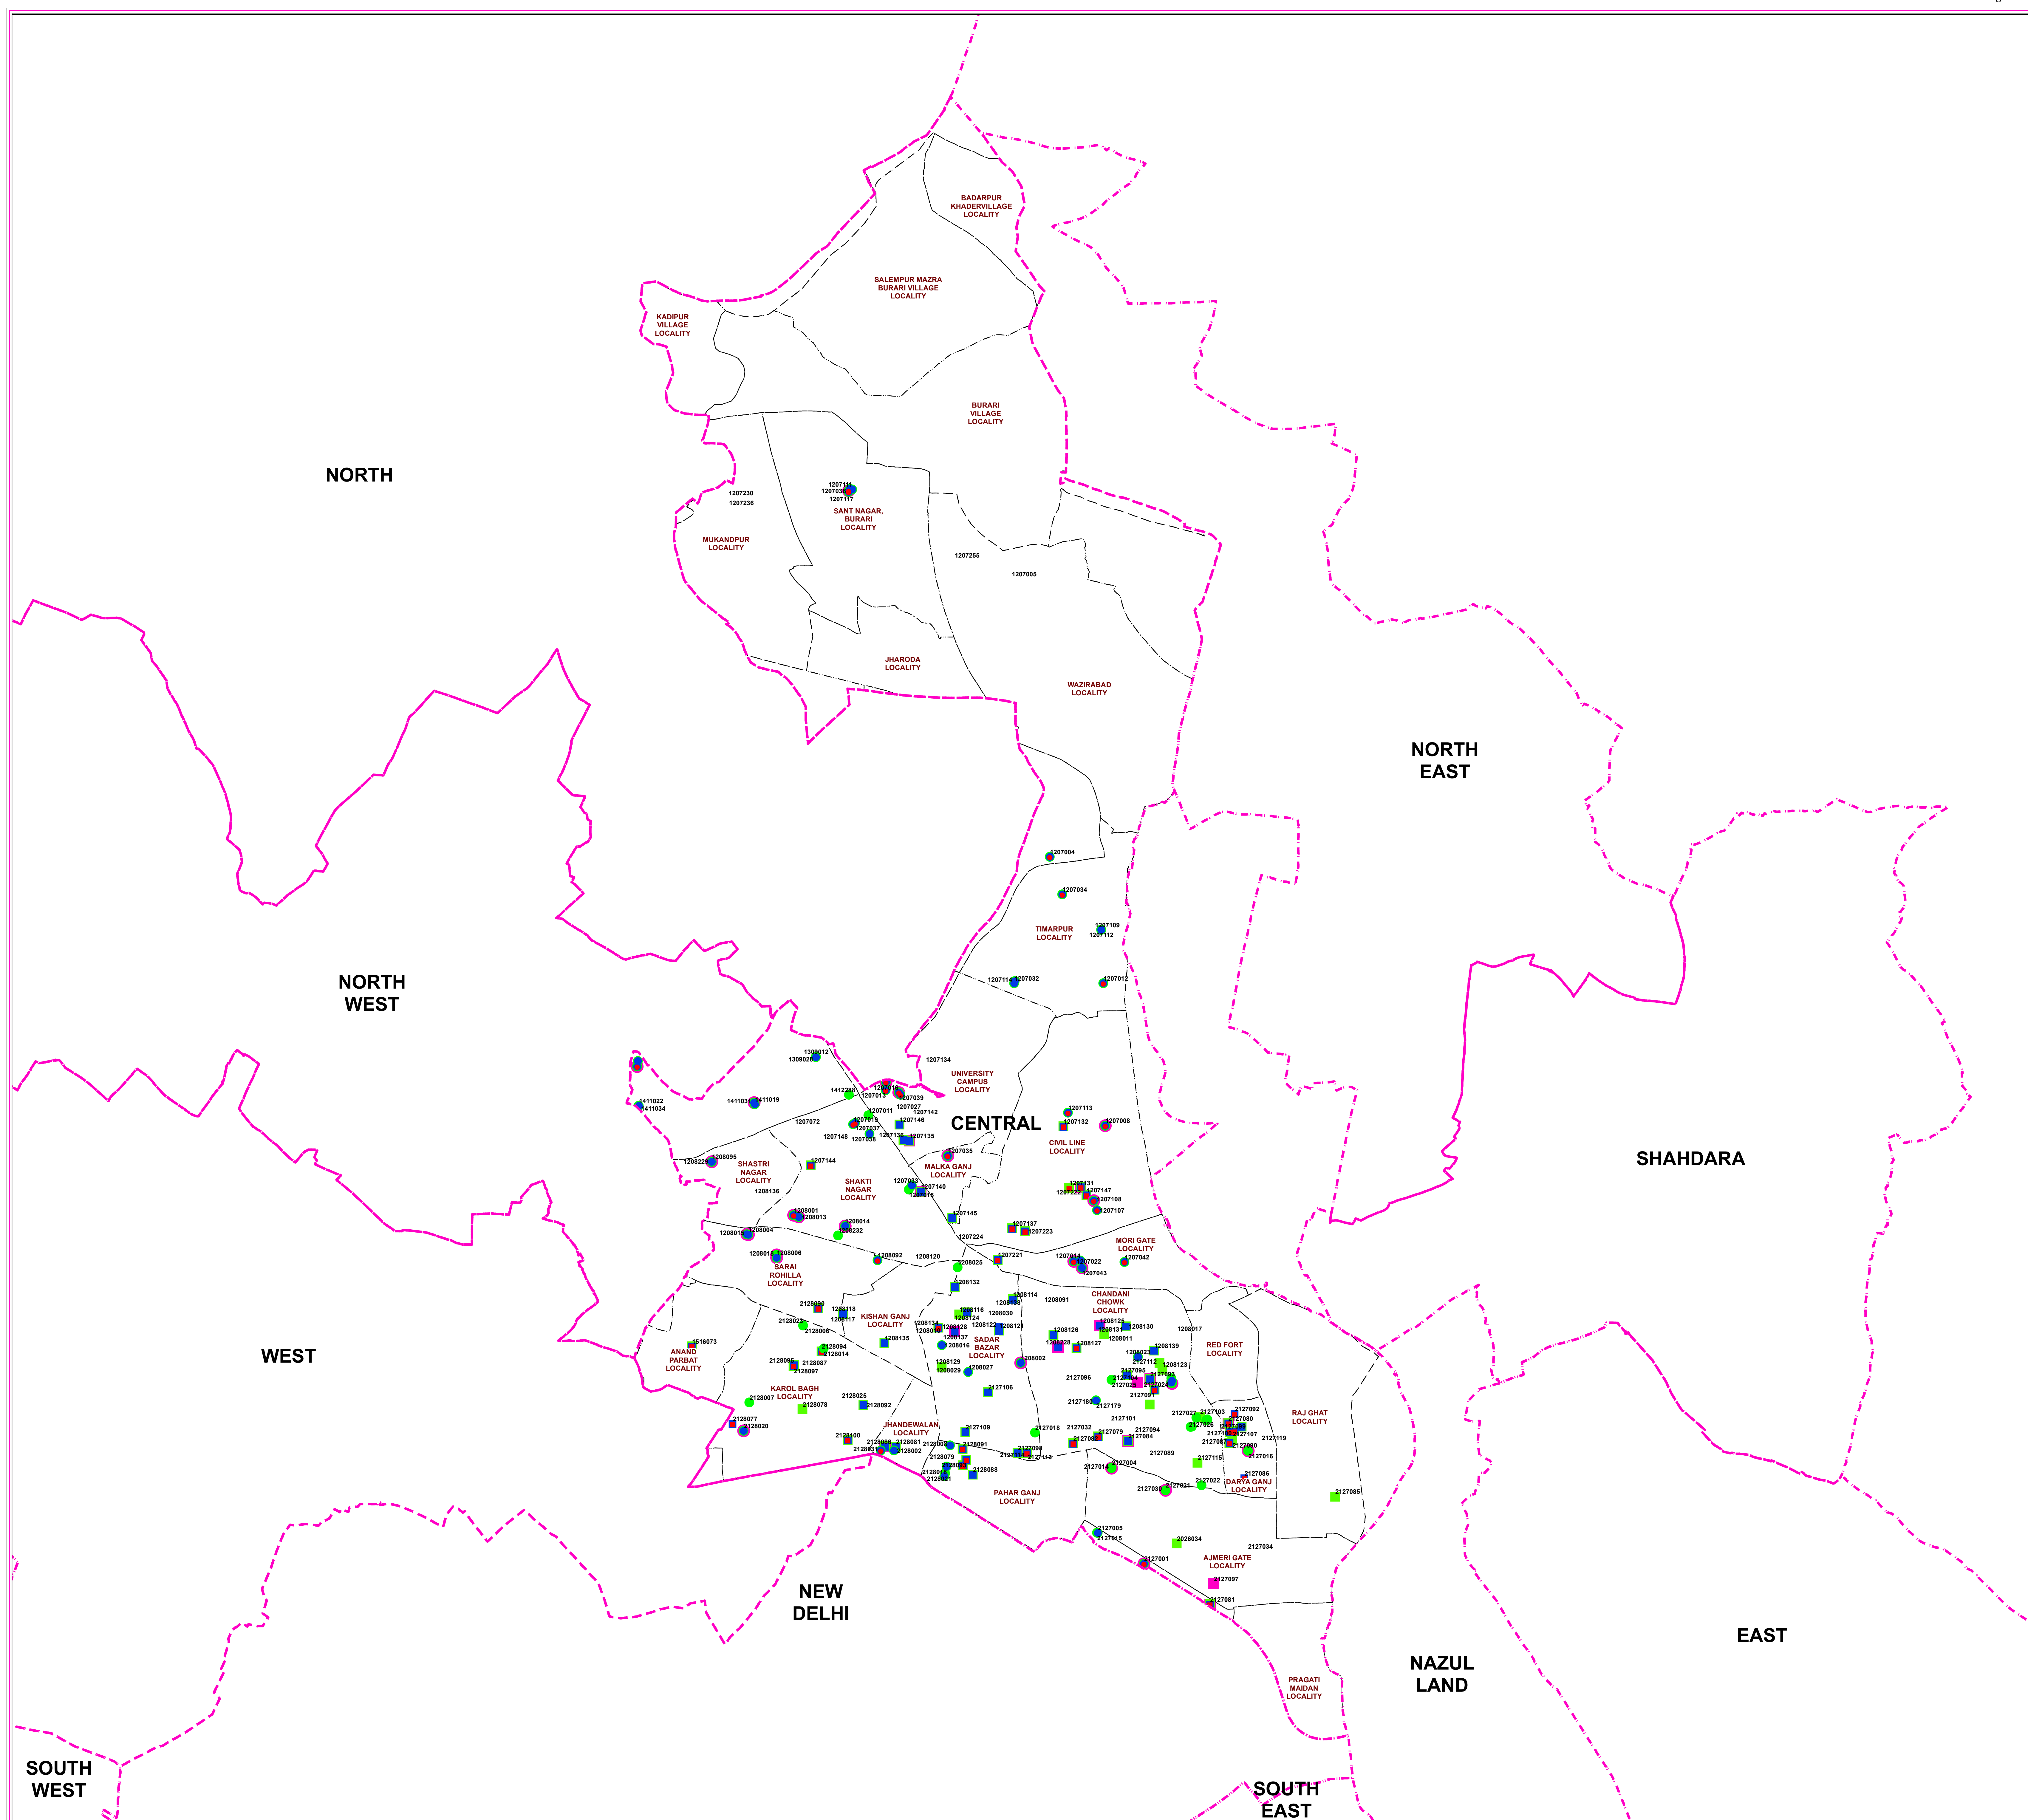

District : Central

प्रतिबंधित
केवल विभागीय प्रयोग हेतु
निर्वाह के लिए नहीं

RESTRICTED
FOR DEPARTMENTAL USE ONLY
NOT FOR EXPORT

LEGEND

DOE DOE AIDED

- Science ● ■
- Commerce ● ■
- Arts ● ■
- Vocational ● ■

- Locality Boundary - - -
- District Boundary - - -

1:27,035

For further details about this map, please contact

Managing Director

Geospatial Delhi Limited

(A Govt. of NCT of Delhi Company)

Website : www.gddl.org.in

© GOVERNMENT OF INDIA COPYRIGHT, 2012