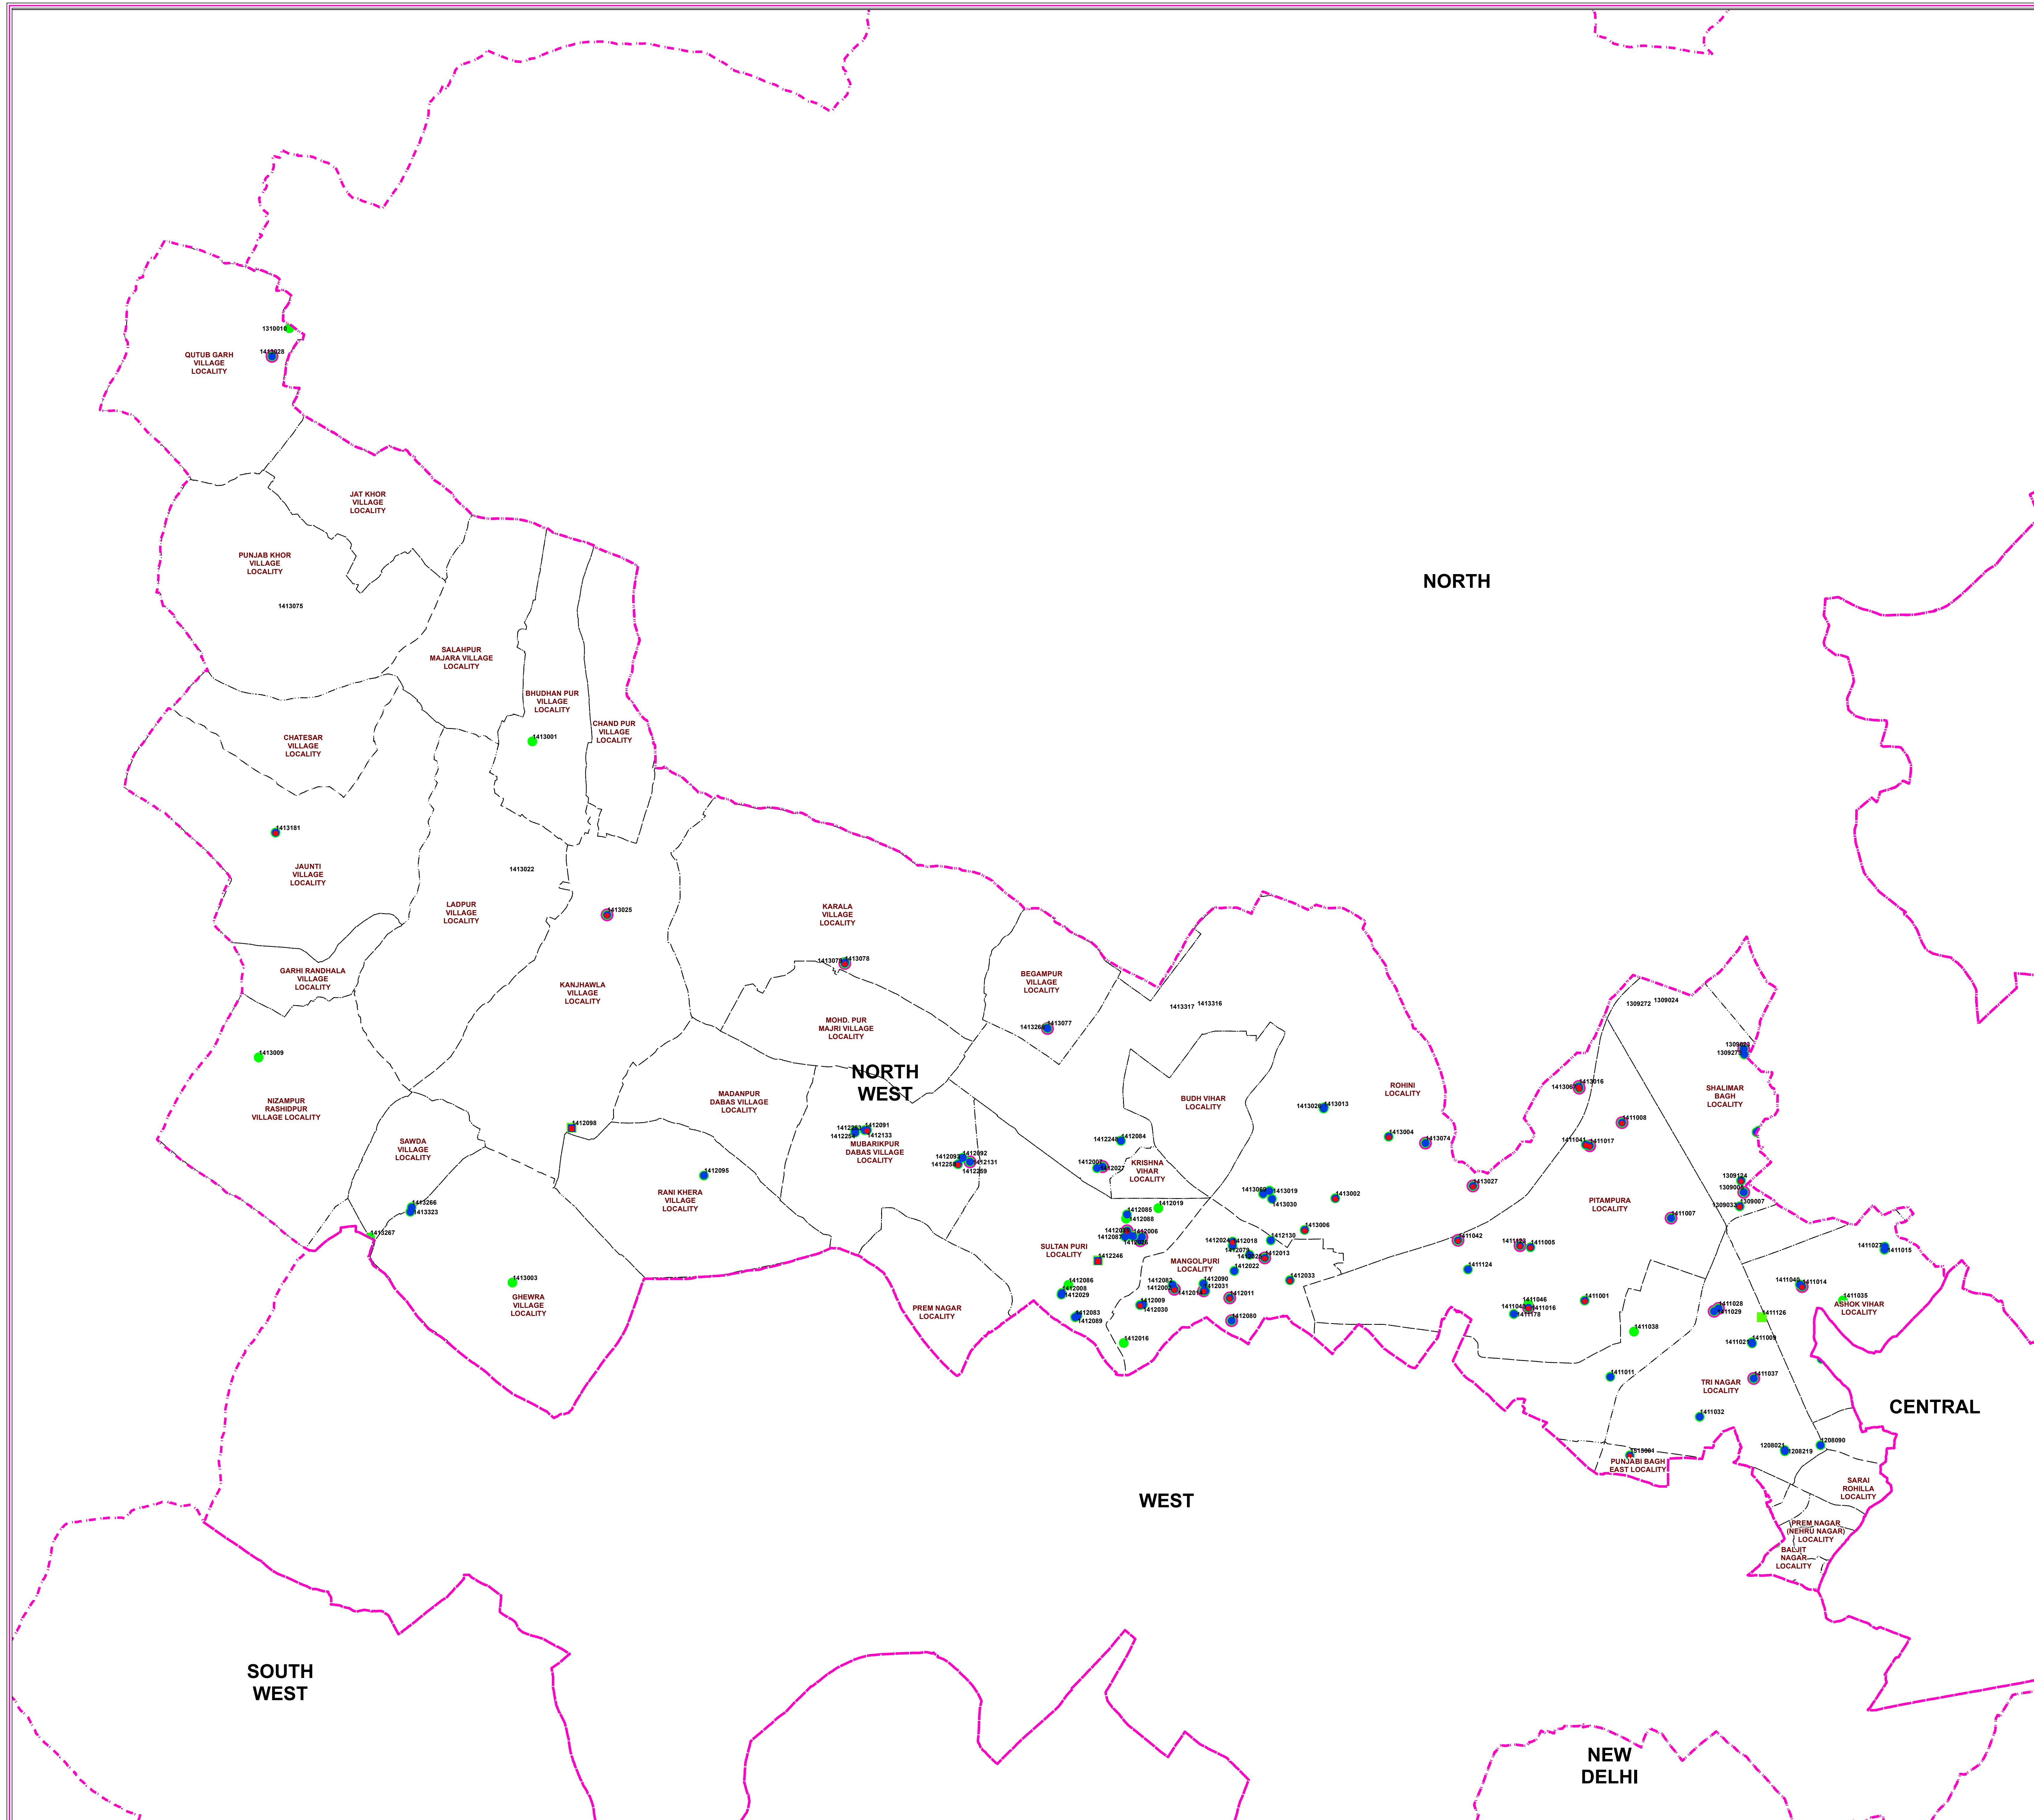

District : North West

प्रतिबंधित
केवल विभागीय प्रयोग हेतु
निर्वाह के लिए नहीं

RESTRICTED
FOR DEPARTMENTAL USE ONLY
NOT FOR EXPORT

LEGEND

DOE DOE AIDED

- Science ● ■
- Commerce ● ■
- Arts ● ■
- Vocational ● ■

- Locality Boundary - - -
- District Boundary - - -

1:29,427

For further details about this map, please contact

Managing Director

Geospatial Delhi Limited

(A Govt. of NCT of Delhi Company)

Website : www.gddl.org.in

© GOVERNMENT OF INDIA COPYRIGHT, 2012