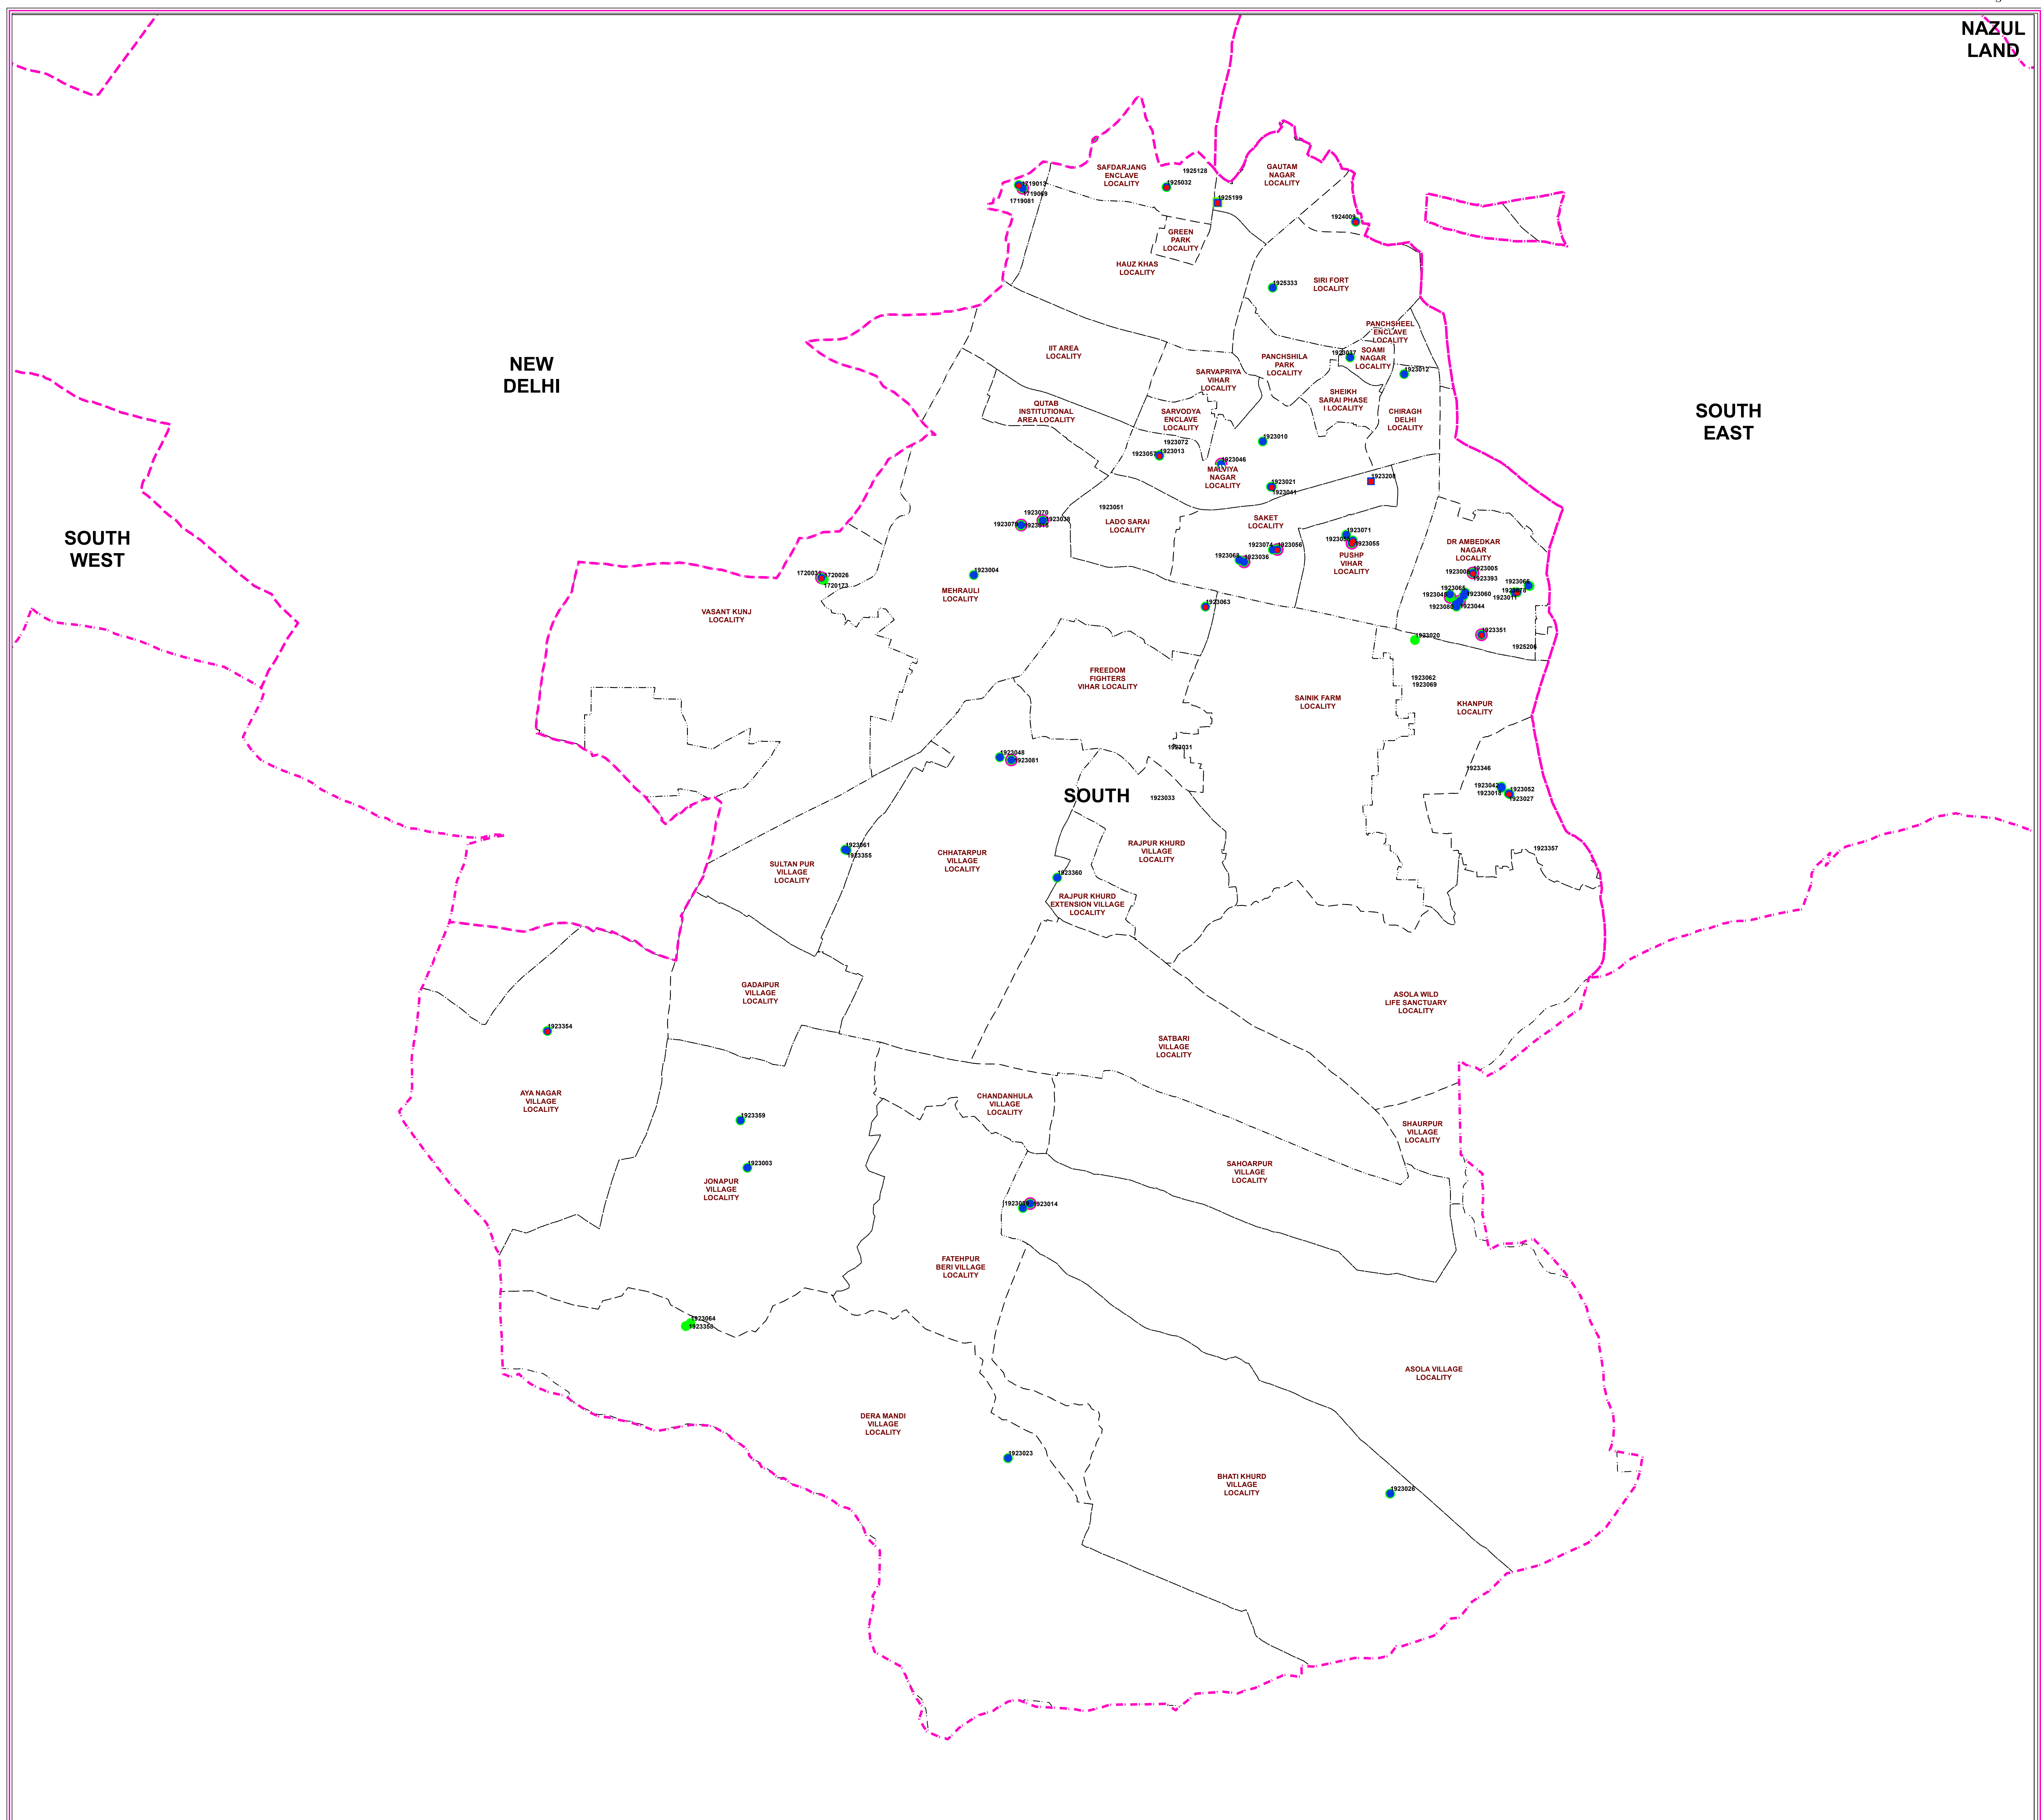

Disclaimer :- Responsibility of Update and validation of the Data/Information displayed in map lies upon the concerned department.