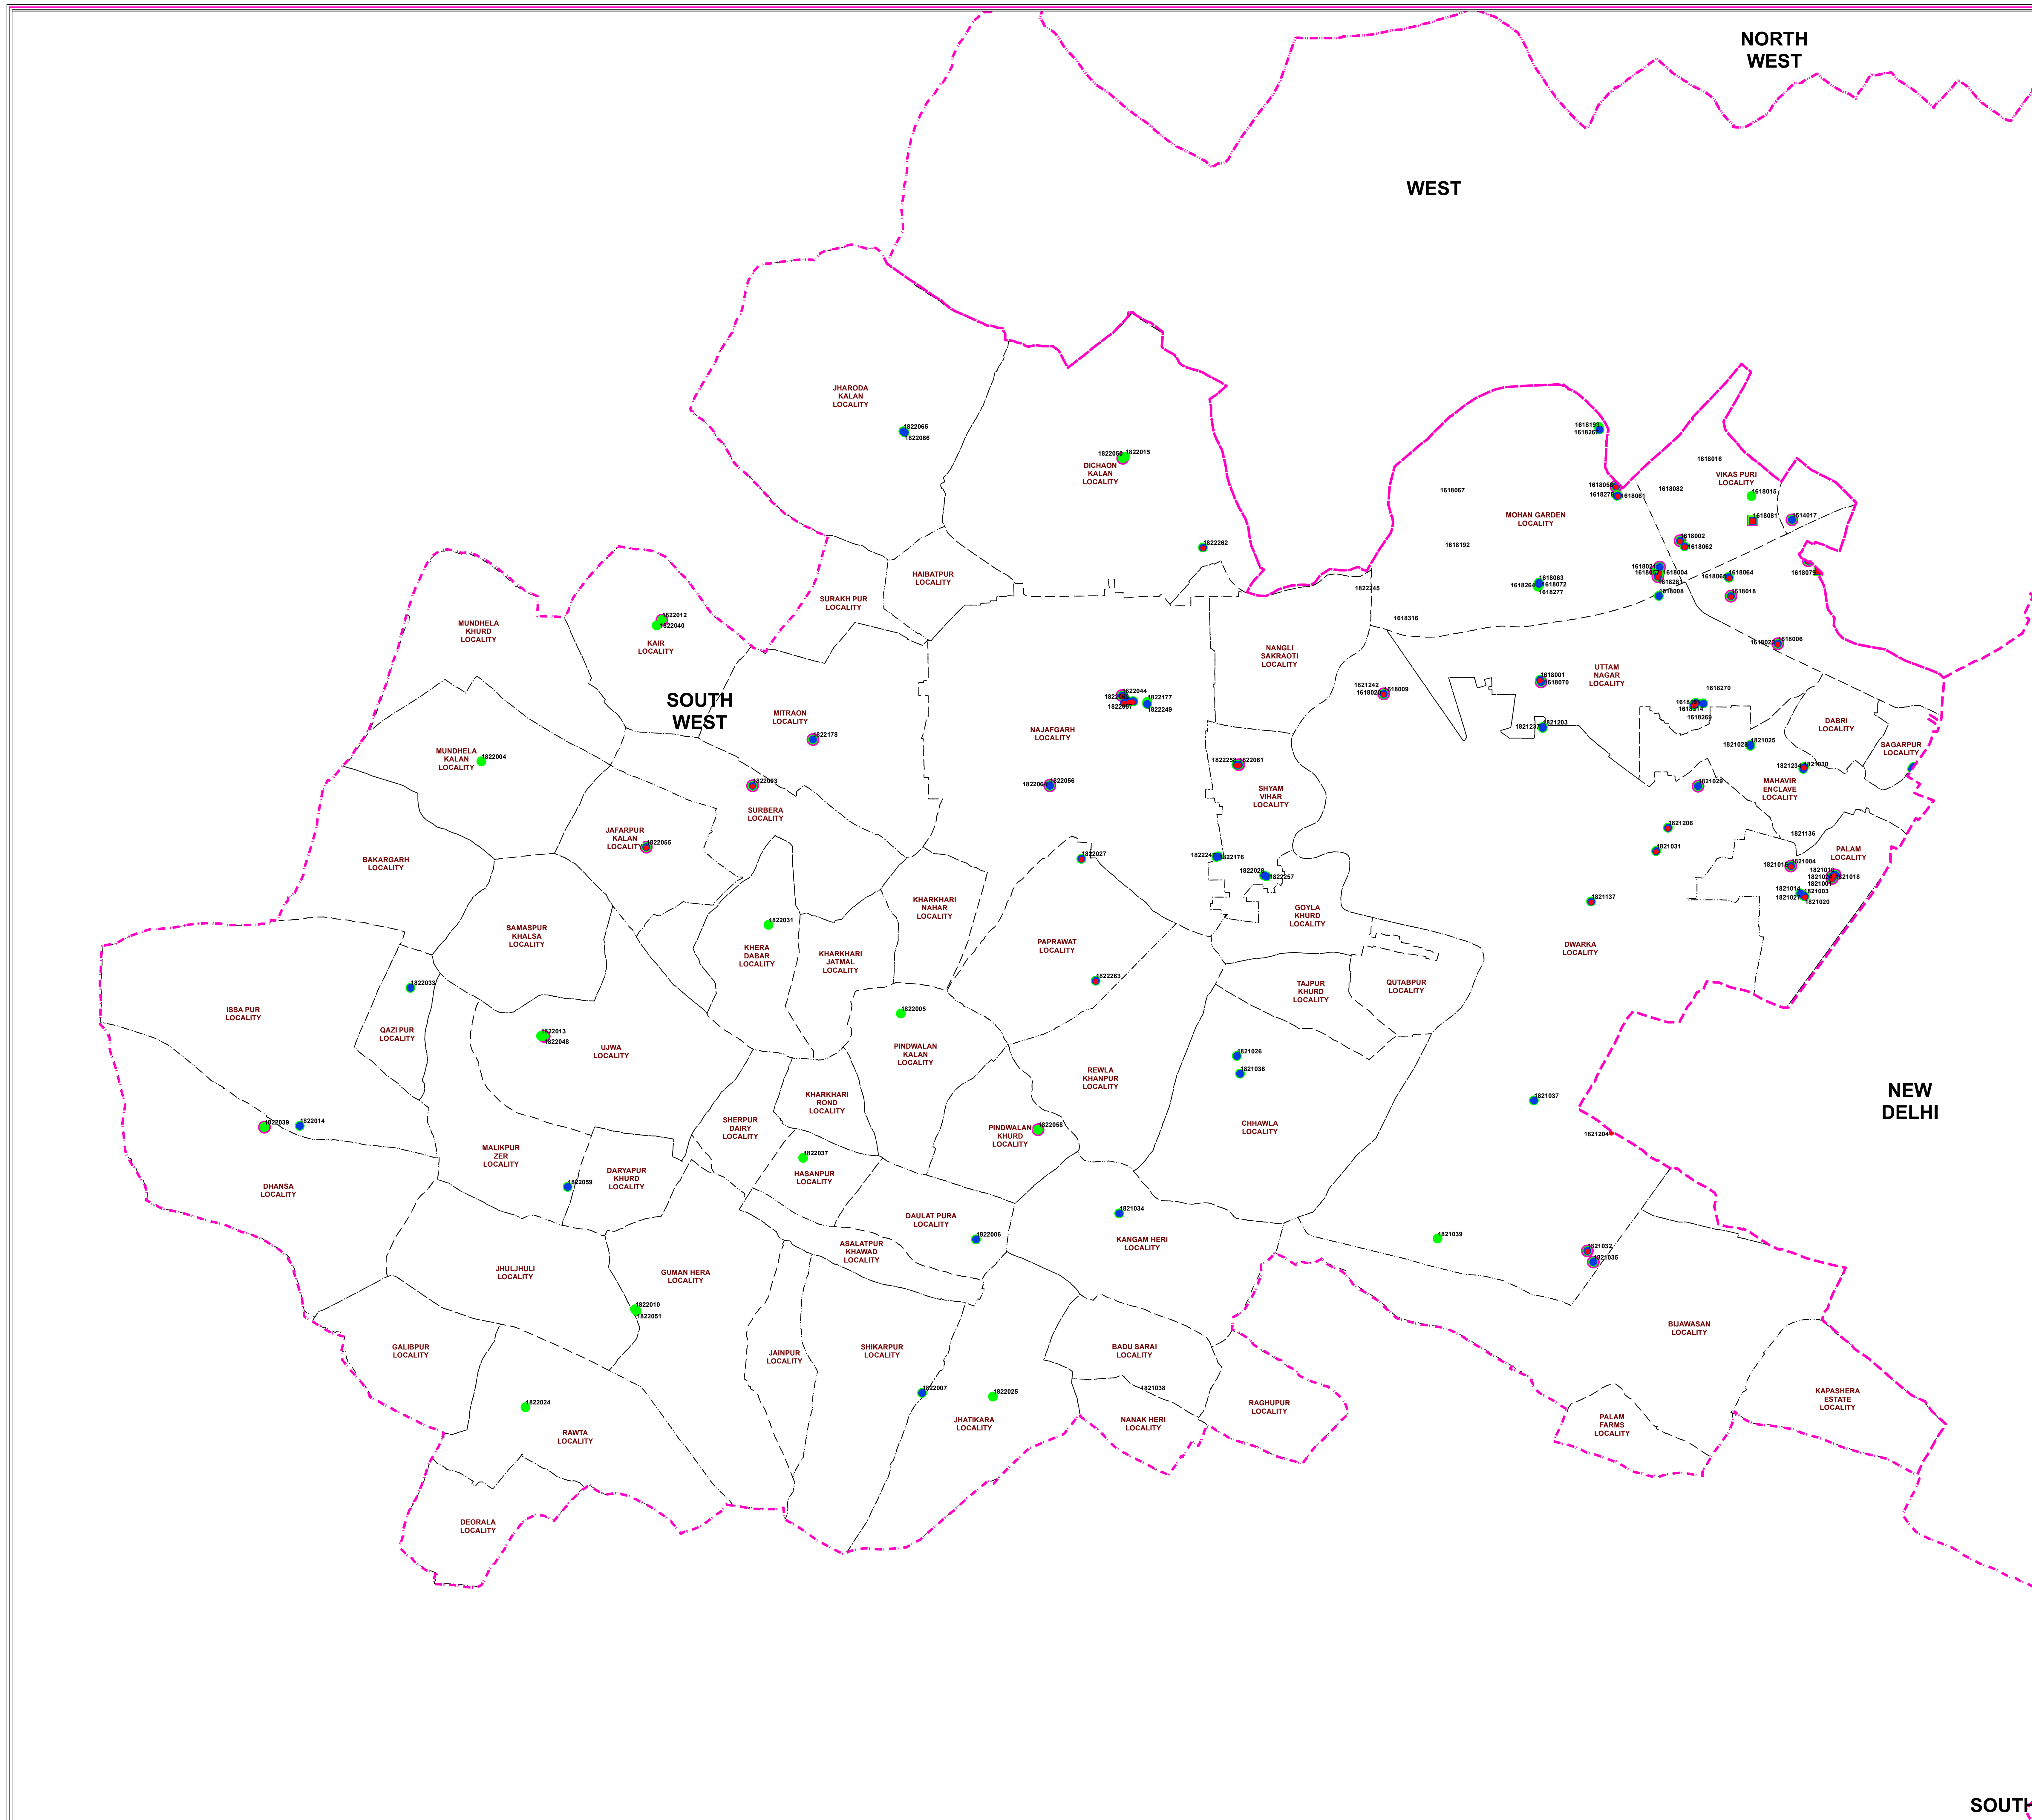

District : South West

प्रतिबंधित प्रयोग हेतु
निर्वाह के लिए नहीं

RESTRICTED FOR DEPARTMENTAL USE ONLY
NOT FOR EXPORT

LEGEND

DOE DOE AIDED

- Science ● ■
- Commerce ● ■
- Arts ● ■
- Vocational ● ■

- Locality Boundary - - -
- District Boundary - - -

1:31,699

For further details about this map, please contact

Managing Director

Geospatial Delhi Limited

(A Govt. of NCT of Delhi Company)

Website : www.gddl.org.in

© GOVERNMENT OF INDIA COPYRIGHT, 2012

SOUTH