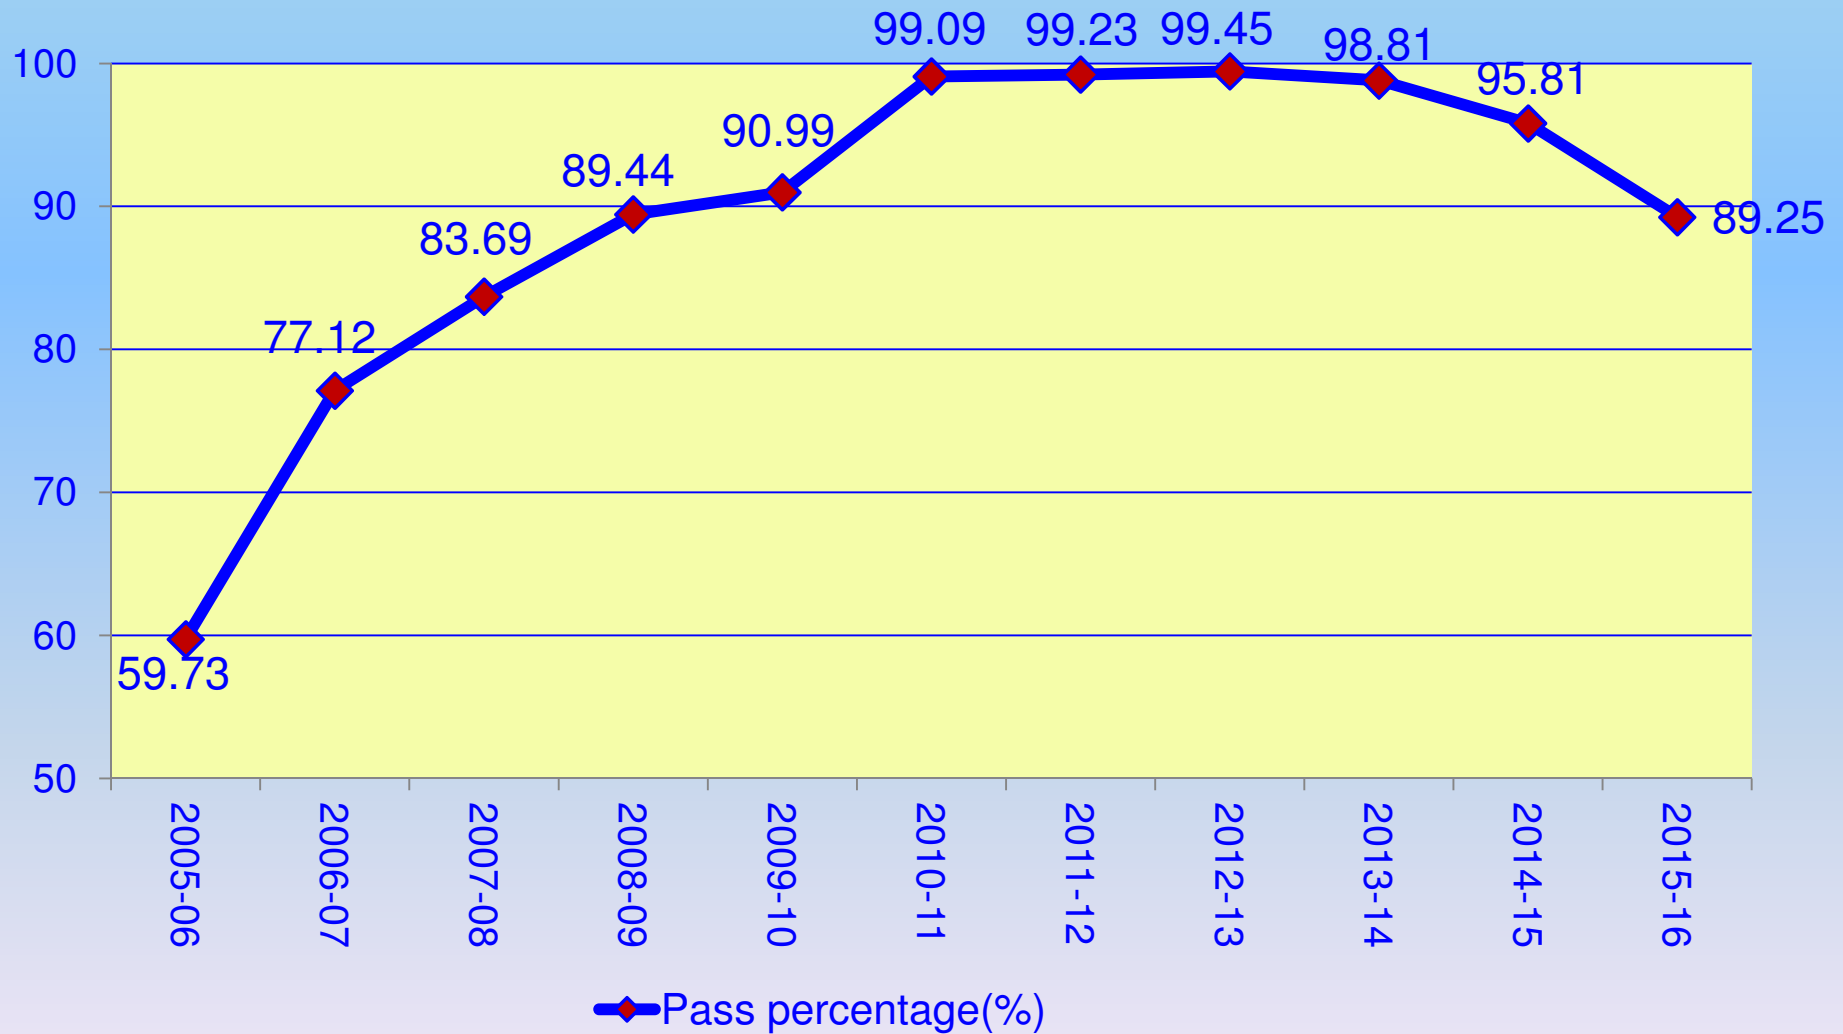

An overall view of Class X 2016 Result (Govt. Schools) in Comparison to Previous Results