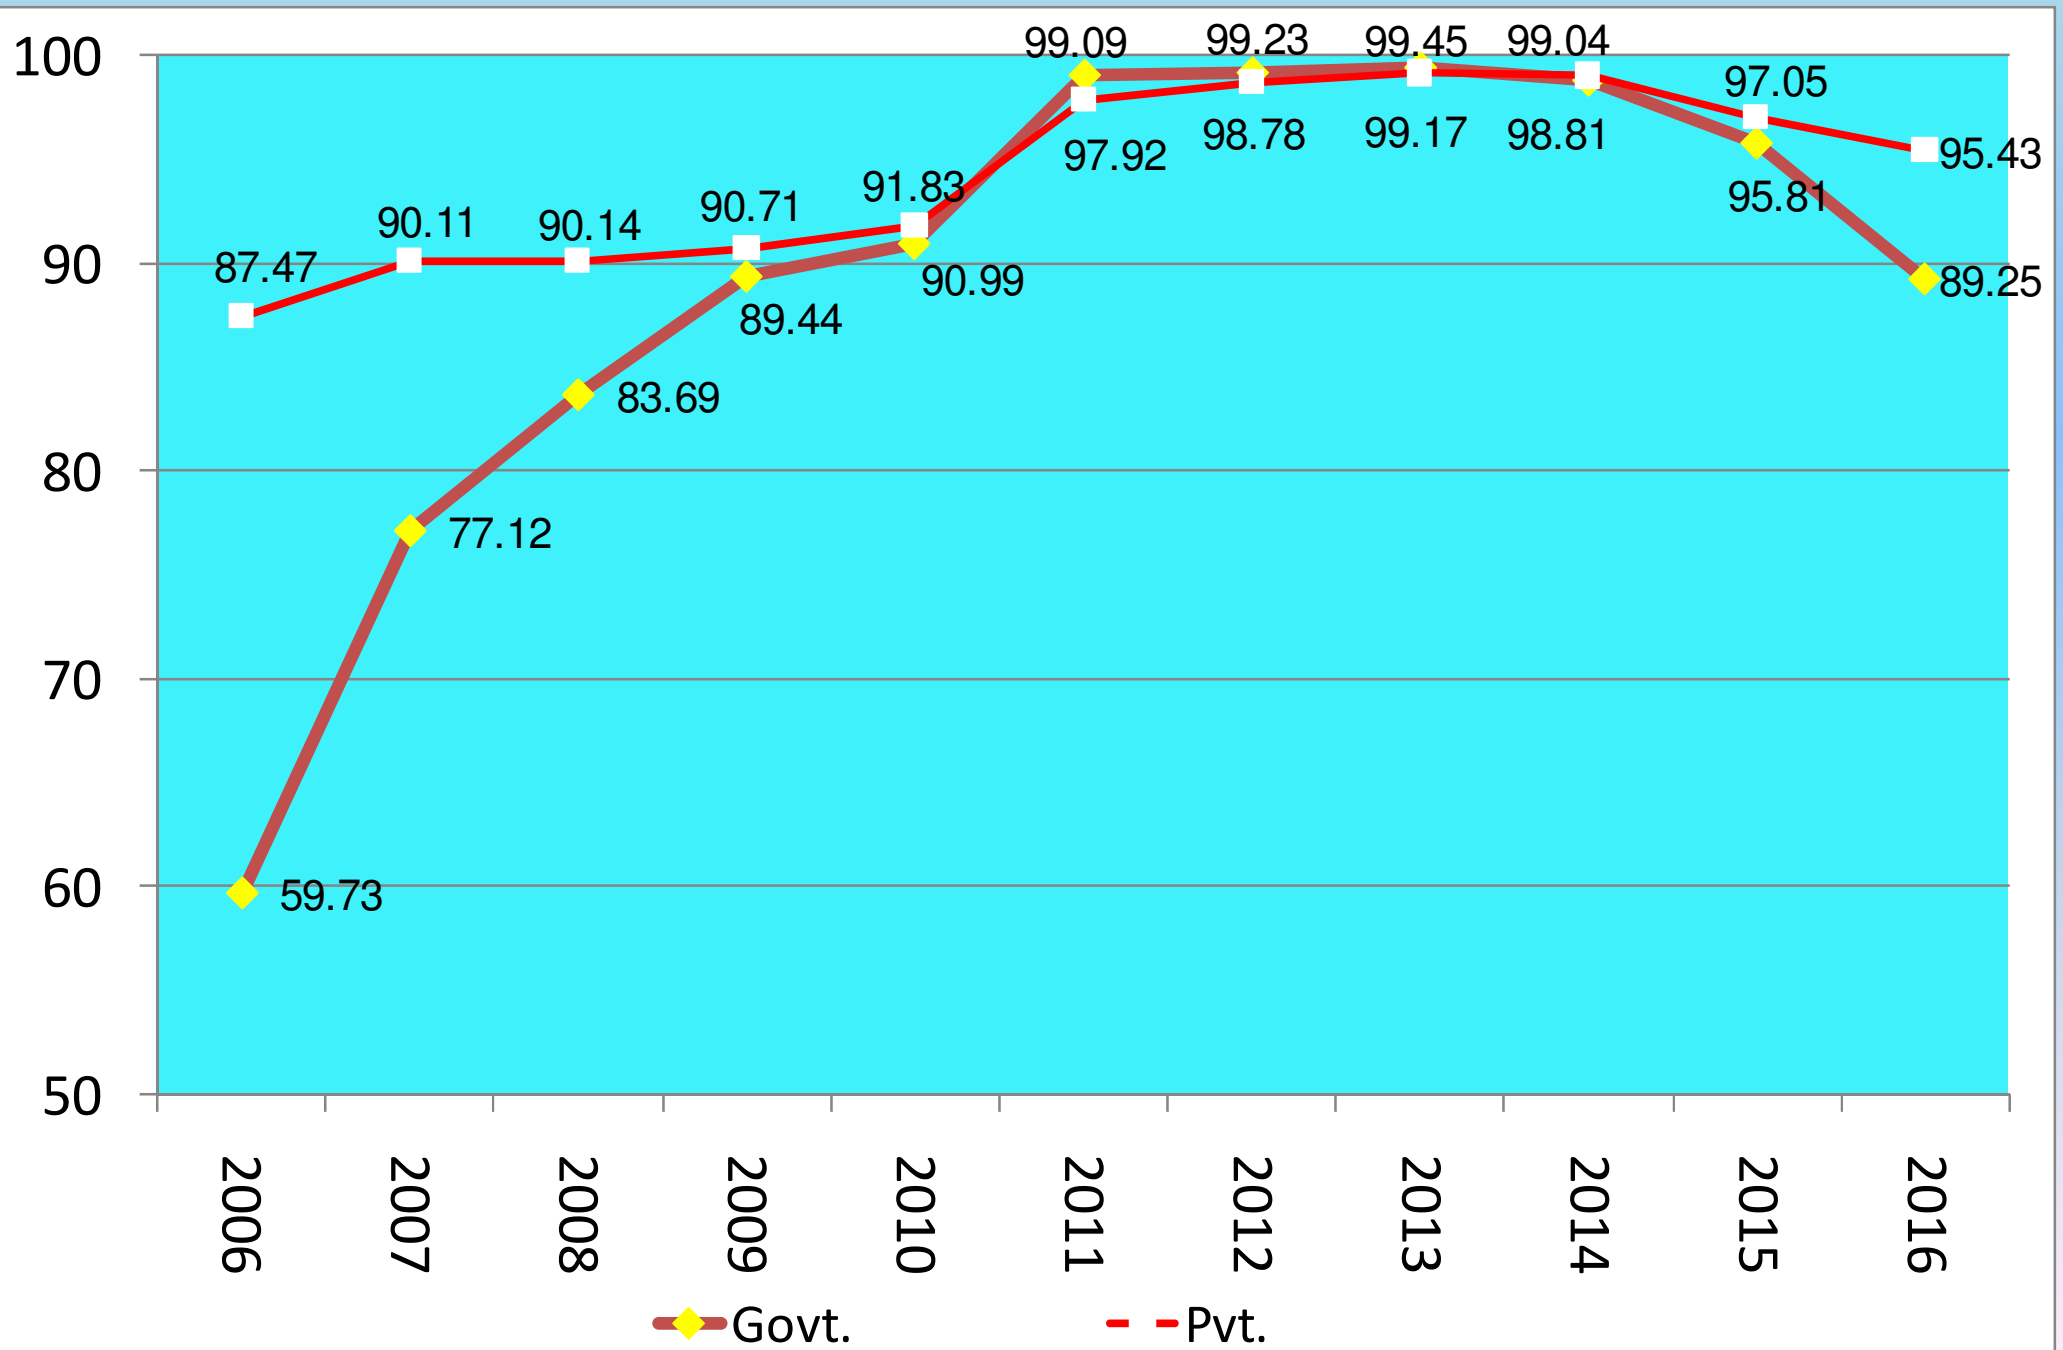

Performance of Government Schools & Private Schools

Zone wise Result of CBSE Class X 2016

Zone	APP	Pass	PP	CGPA	Average CGPA	Rank on PP	Rank on CGPA
1	2770	2574	92.92	17090.6	6.17	9	3
2	9656	8933	92.51	57977.8	6.00	13	7
3	2773	2666	96.14	17225.2	6.21	1	2
4	13863	11767	84.88	75825.4	5.47	27	23
5	5825	5392	92.57	33956	5.83	12	14
6	8629	7433	86.14	46713.1	5.41	24	26
7	4059	3746	92.29	24832.4	6.12	14	5
8	1320	1238	93.79	7834.8	5.94	7	10
9	9287	7939	85.49	49265.5	5.30	26	28
10	7422	6979	94.03	43732.6	5.89	5	11
11	3674	3374	91.83	21137.9	5.75	15	15
12	9220	8113	87.99	50406.6	5.47	23	24
13	4805	4263	88.72	27206.8	5.66	20	19
14	2075	1951	94.02	12729.8	6.13	6	4