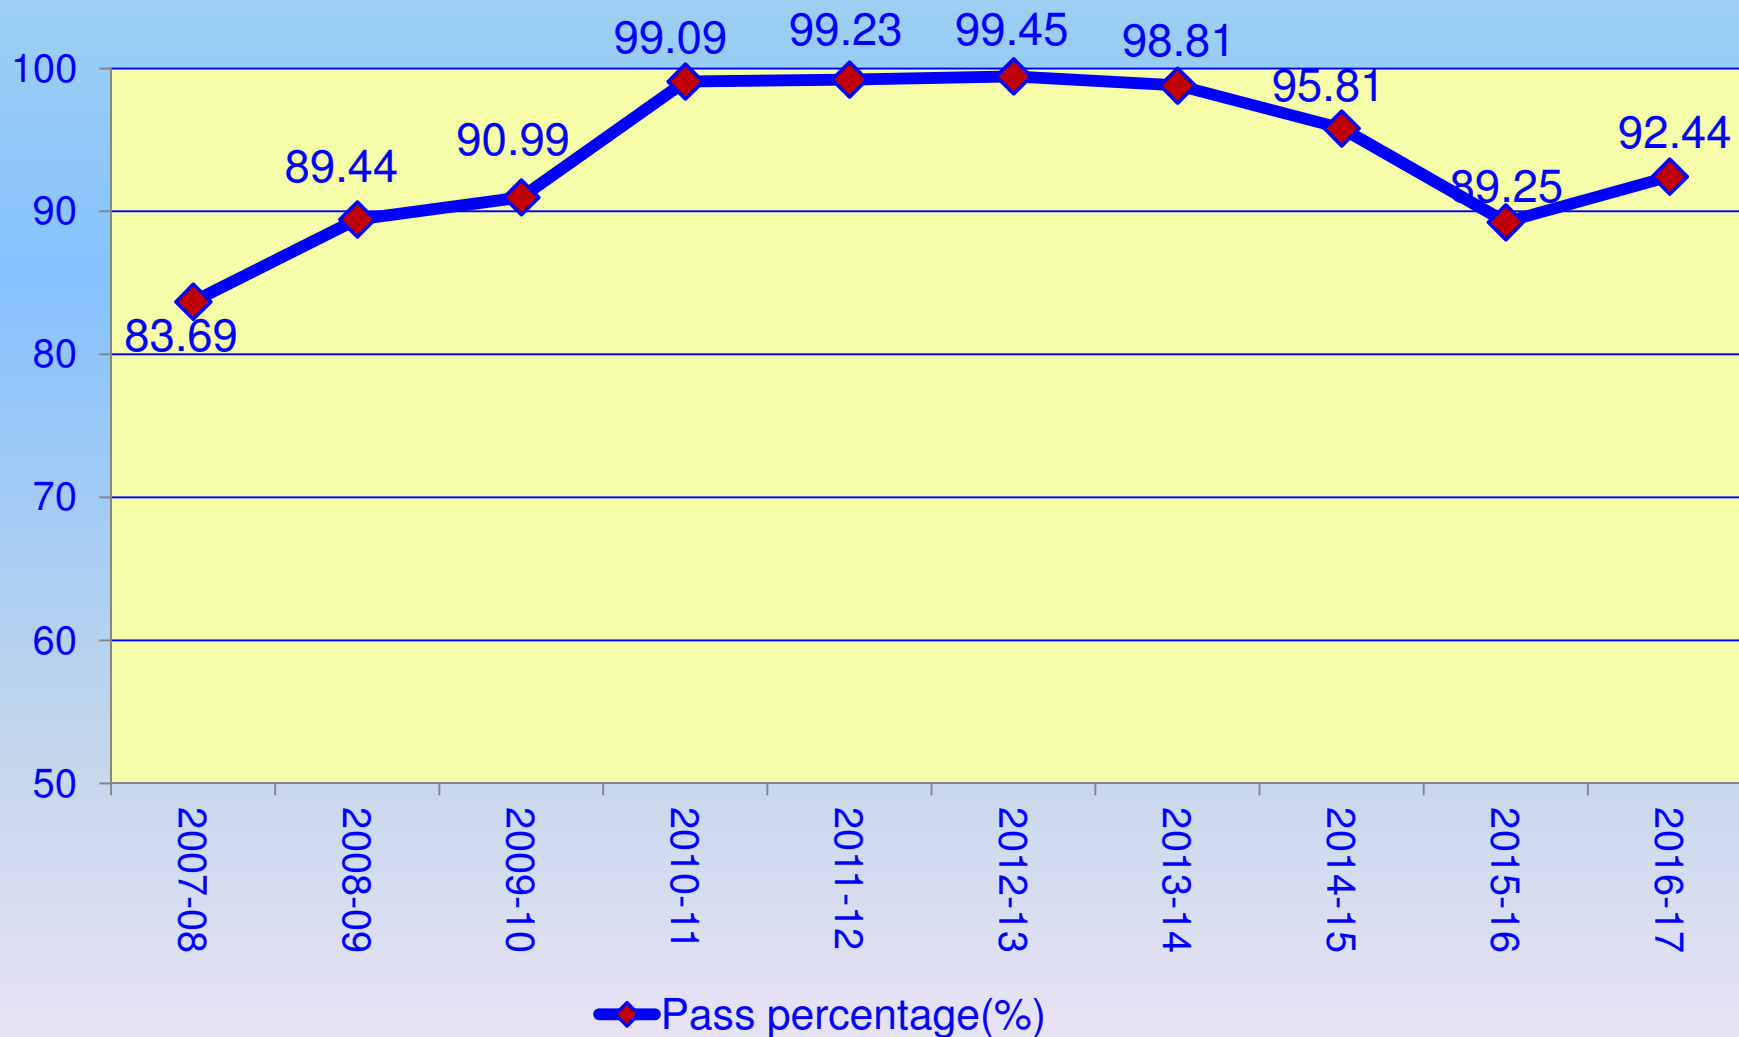

An overall view of Class X 2017 Result (Govt. Schools) in Comparison to Previous Results

Zone wise Result of CBSE Class X 2017

Zone	APP	Pass	PP	CGPA	Average CGPA	Rank on PP	Rank on CGPA
01	2900	2687	92.66	18058.8	6.23	15	3
02	11581	10727	92.63	69228	5.98	17	14
03	3183	3040	95.51	19338.2	6.08	5	8
04	15537	14016	90.21	89748.1	5.78	24	20
05	6211	5773	92.95	36375.6	5.86	13	18
06	9620	8563	89.01	53247.4	5.54	28	29
07	5152	4762	92.43	31284	6.07	19	9
08	1324	1237	93.43	7868.9	5.94	11	15
09	9091	8166	89.83	51255.6	5.64	25	28
10	8164	7563	92.64	46635.1	5.71	16	24
11	4108	3801	92.53	23513.5	5.72	18	23
12	9520	8650	90.86	54309.5	5.70	23	25
13	5416	5194	95.90	33255	6.14	3	6
14	2292	2180	95.11	14184.9	6.19	6	4
15	2158	1993	92.35	12758.3	5.91	20	17²¹